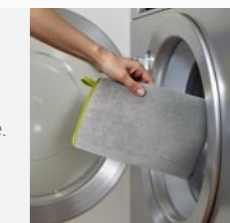

Premium microfibre fabric easily wipes away dust, stains, and polishes stainless steel.

Machine washable for lasting freshness and eco-friendly reuse.