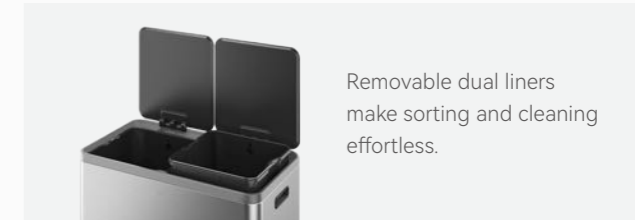

SHELL STEP BIN

EK9231

MMT

MBS

MWS

- Soft close lid
- Stay open lid
- Perfectly fitting semi-round lid effectively locks in odors
- Durable cantilever foot-operated pedal mechanism

10L 28.5x25.6x34.5cm

12L 28.5x25.6x41.6cm