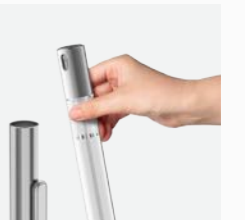

Built-in spray bottle for instant misting and easy wipe-downs.