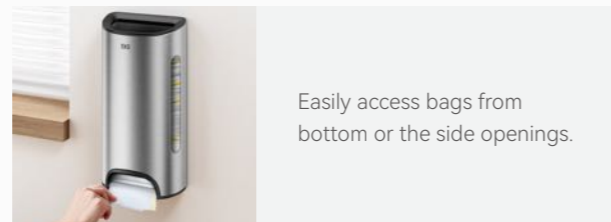

16x8.7x31cm

Easily access bags from bottom or the side openings.

Effortless wall attachment- no tools, just a secure hold.

BIN LINERS

Extra-thick to prevent leaks and drips.

Convenient drawstring design.

EK33707B