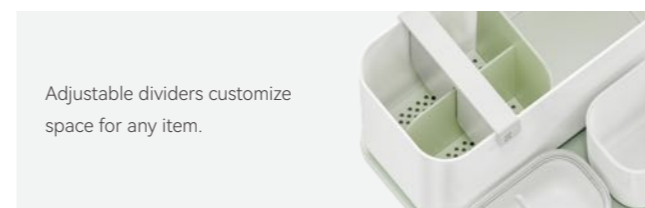

- Gravity design, lid automatically resets
- Compact size for countertop storage
- Neat, easy to use swing lid

BENTO BATHROOM ORGANIZATION

Smart storage for every bathroom essential.

Compact drawer keep small items effortlessly tidy.