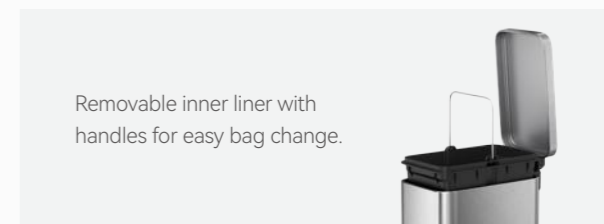

20L+20L+20L 63.5x38x56.6cm
Triple liners

HUDSON SLIM STEP BIN

EK9167 MMT MBS

- Soft close lid
- Space-saving vertical design
- Durable cantilever foot-operated pedal mechanism

50L 25x47.5x62.6cm

GENIE SLIM STEP BIN