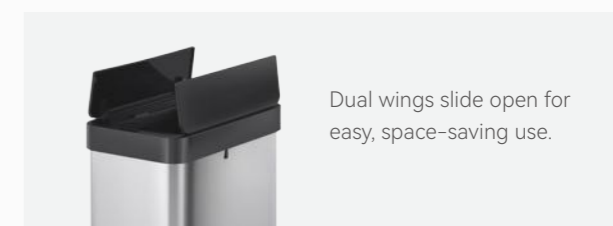

Dual wings slide open for easy, space-saving use.

Easy-to-install divider design for convenient waste separation.

PHANTOM X SENSOR BIN

EK9276

MT

Alkaline Battery

- Smooth, silent sensor operation
- Intuitive countdown interface with touch controls
- Ultra long-lasting battery life for reliable daily use
- Vertical design fits neatly in any space

50L

25.9x38.4x62.3cm

22L+28L

25.9x38.4x62.3cm

Double liners