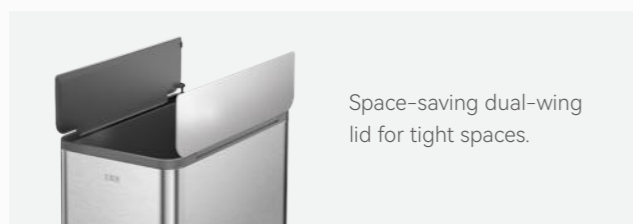

X-WING STEP BIN

EK9877

MMT

MBS

10L 18.2x33.8x36.7cm

20L 22x40.4x47.7cm

30L 24x43.3x60cm

45L 27.2x50x62.9cm

20L+20L 27.2x50x62.9cm

Double liners

Space-saving dual-wing lid for tight spaces.