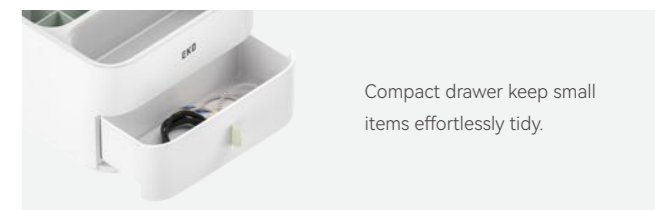

- Gravity design, lid automatically resets
- Compact size for countertop storage
- Neat, easy to use swing lid

BENTO BATHROOM ORGANIZATION

Smart storage for every bathroom essential.

Compact drawer keep small items effortlessly tidy.