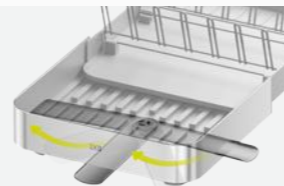

COMING SOON

Extendable design delivers flexible storage and maximizes space for dishware.

Removable draining spout for flexible placement and quick drainage.

REGAL EXTENDABLE DISH RACK

EK8636

MT

BL

30x32x22cm