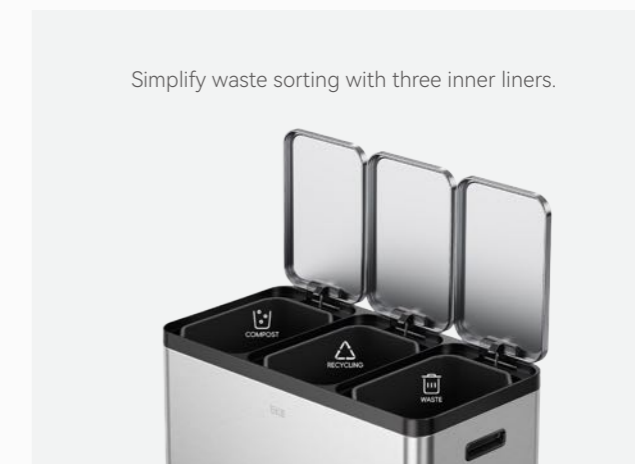

Simplify waste sorting with three inner liners.

ECOCASA RECYCLING BIN

EK9130

MT

MBS

- Soft close lid
- Stay open lid
- Side handles for easy carrying and moving
- Durable cantilever foot-operated pedal mechanism

22L+22L 53x37.2x50.7cm
Double liners

30L+30L 53x37.2x66.5cm
Double liners

20L+20L+20L 63.5x38x56.6cm
Triple liners