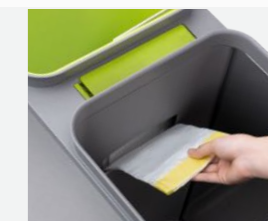

65L 45x37.3x65.6cm

80L 45x37.3x76.2cm

Large dual compartments with color-coded liners for easy recycling.

Built-in compartment keeps trash bags organized and easy to access.

MIRAGE PRO RECYCLING SENSOR BIN