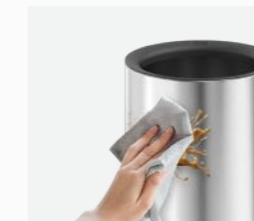

Classic rounded aesthetics with an open top for one-handed disposal.

Sleek stainless steel finish, fingerprint-resistant and easy to clean.

CLASSIC ROUND OPEN TOP BIN

EK9025 MMT CG MBS

- Plastic bag stabilizer
- Skid-resistant base designed for stability

7L Φ20.4x26.0cm 10L Φ22.6x32.6cm