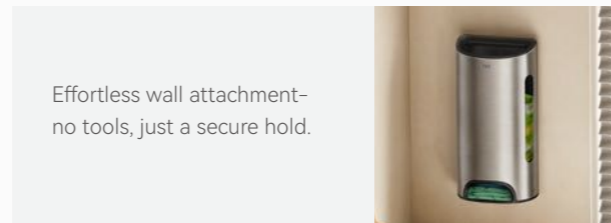

16x8.7x31cm

Easily access bags from bottom or the side openings.

Effortless wall attachment- no tools, just a secure hold.

BIN LINERS

Extra-thick to prevent leaks and drips.

Convenient drawstring design.

EK33707B