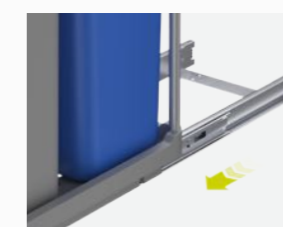

Noise-free, smooth operation.

Grab the large aluminum alloy handle to pull the can out of the cabinet quickly.