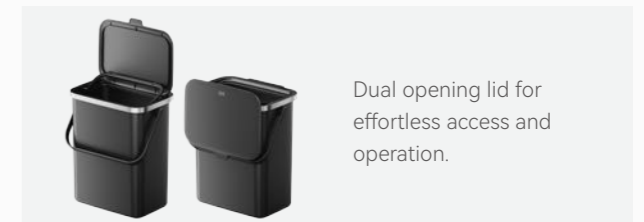

24.7x38x50cm

PURO PLUS IN-CABINET CADDY

EK6028

WH

GR

TB

BL

10L

27.4x21.2x31.7cm

Faux Metallic Rim

Dual opening lid for effortless access and operation.

Removable design for easy cleaning and hassle-free bag changing.

- Versatile design, easily placed on cabinets or walls
- Handle for easy carrying