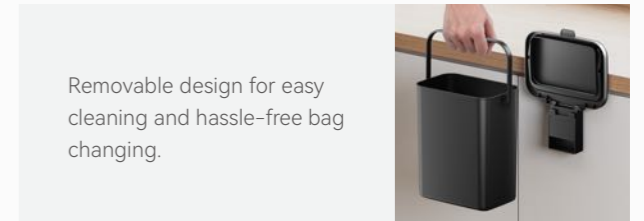

27.4x21.2x31.7cm

Faux Metallic Rim

Dual opening lid for effortless access and operation.

Removable design for easy cleaning and hassle-free bag changing.

- Versatile design, easily placed on cabinets or walls
- Handle for easy carrying