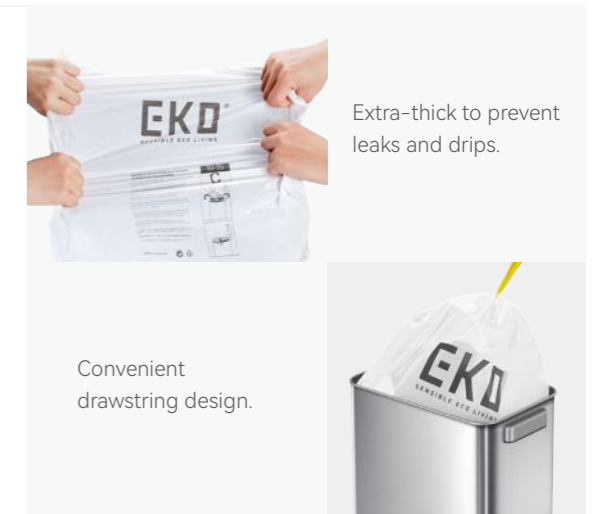

16x8.7x31cm

Easily access bags from bottom or the side openings.

Effortless wall attachment- no tools, just a secure hold.

BIN LINERS

Extra-thick to prevent leaks and drips.

Convenient drawstring design.

EK33707B