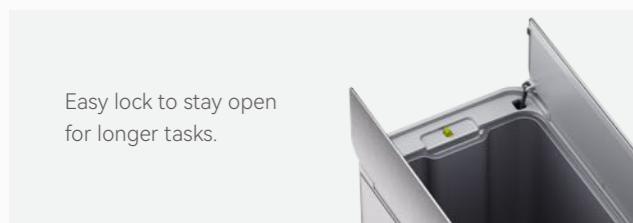

30L 24x43.3x60cm

45L 27.2x50x62.9cm

20L+20L 27.2x50x62.9cm

Double liners

Space-saving dual-wing lid for tight spaces.

Easy lock to stay open for longer tasks.

- Soft close lid
- Stay open lid
- Durable cantilever foot-operated pedal mechanism