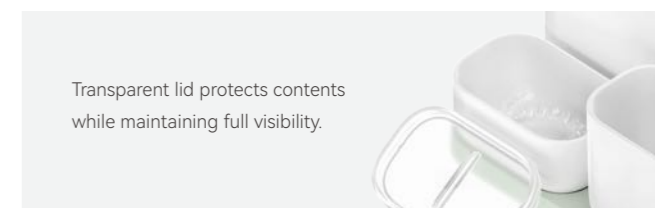

Transparent lid protects contents while maintaining full visibility.