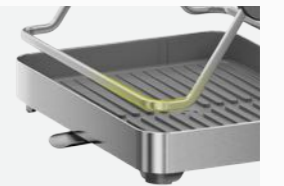

REGAL X DISH RACK

EK8637

MT

BL

30x40x28cm

- Removable utensil caddy for easy cleaning and collapsible storage
- Non-slip feet keep the rack stable on any countertop
- Removable draining spout allows flexible placement and keeps surfaces dry
- Raised ridges elevate dishware for faster and more efficient drying
- Stylish and durable metal construction for long-lasting use