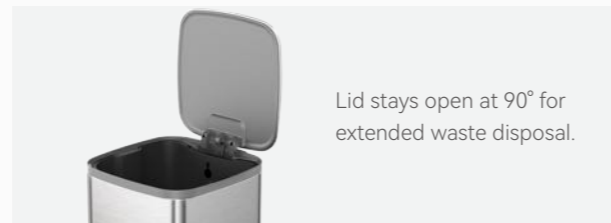

30L 24x43.3x60cm

45L 27.2x50x62.9cm

20L+20L 27.2x50x62.9cm

Double liners

Space-saving dual-wing lid for tight spaces.

Easy lock to stay open for longer tasks.

- Soft close lid
- Stay open lid
- Durable cantilever foot-operated pedal mechanism