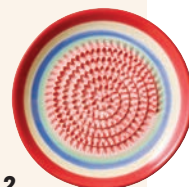

Mit der cilio Tellerreibe füllt sich die Küche mit frischen, intensiven Aromen und bunten Farben.
Perfekt für das schnelle Reiben kleiner Mengen.

The cilio plate grater will fill your kitchen with fresh, intense aromas and vibrant colours.
Perfect for quickly grating small amounts.

1

2

3

4

5

6

7

8

9

TELLERREIBE

Plate grater · Assiette râpe · Piatto grattugia · Plato rallador · Rasp bordje

Porzellan, fein gezahnte Reibefläche, bei ca. 1260 °C gebrannt, glasierte Oberfläche, inkl. Pinsel
Porcelain, finely serrated grating surface, fired at approx. 2300 °F, glazed surface, incl. brush

Art.-Nr.		Ø	Höhe cm	EAN	
108354	1 ARCOBALENO	12	1,5	4017166108354	
108361	2 ROSSO	12	1,5	4017166108361	
108378	3 CARMELLO	12	1,5	4017166108378	
108385	4 CIELO	12	1,5	4017166108385	
108392	5 OLIVA	12	1,5	4017166108392	
108408	6 FRUTTA	12	1,5	4017166108408	
108415	7 SOLE	12	1,5	4017166108415	
108422	8 LAGUNA	12	1,5	4017166108422	
108439	9 POMODORO	12	1,5	4017166108439	

LEER-DISPLAY TELLERREIBE

Empty display for plate graters · Présentoir vide pour assiettes râpe · Display vuoto per piatti grattugia
Display vacío para platos ralladores · Display leeg voor rasp bordjes

Bei Abnahme von 9 VEs (54 Stück) Lieferung inkl. Displaytablett mit Topschild
When ordering 9 packaging units (54 pieces), delivery includes display tray with top sign

Art.-Nr.	Maße		EAN	
003178	Tablett	42 x 32 x 7 cm	Akazie, passend für 36 Tellerreiben Acacia, suitable for 36 plate graters	4017166003178