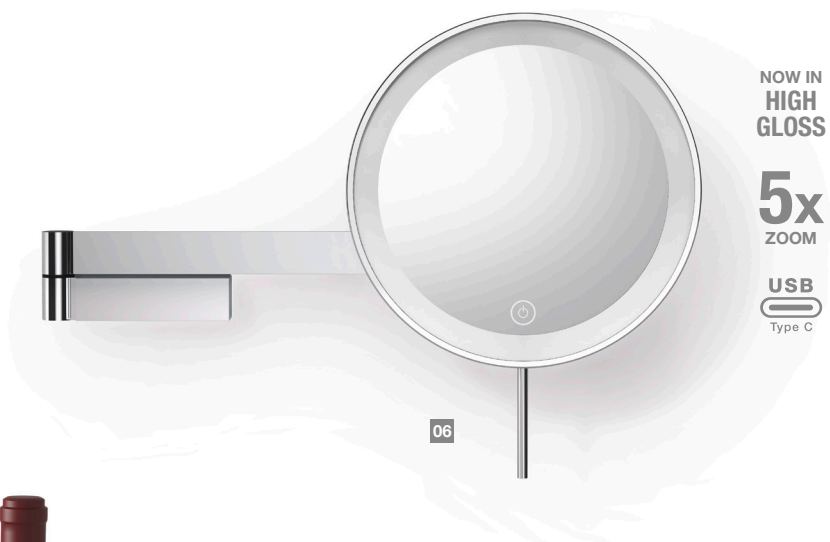

NOW IN
HIGH
GLOSS

5x
ZOOM

USB
Type C

06

01