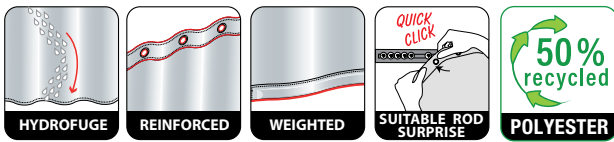

10.22261

MADE IN EUROPE

ATLANTIS

TM 100% POLYESTER
on the back

champagne
120x200 cm **10.02963**
180x180 cm **10.02964**
180x200 cm **10.43773**
240x180 cm **10.02965**

BAD DOG

TM 100% POLYESTER
on the back