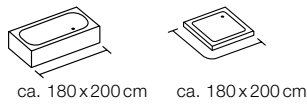

ca. 180x200 cm ca. 180x200 cm

NEW BROOK

™ 100% PEVA

-  WATERPROOF
-  REINFORCED
-  MATCH WITH
-  RECYCLABLE
PEVA

black
180x200 cm **40.07574**

ca. 180x200 cm ca. 180x200 cm

PARALLELE

™ 100% PEVA