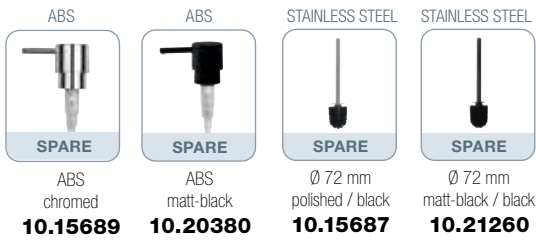

matt-ice-green
10.21103