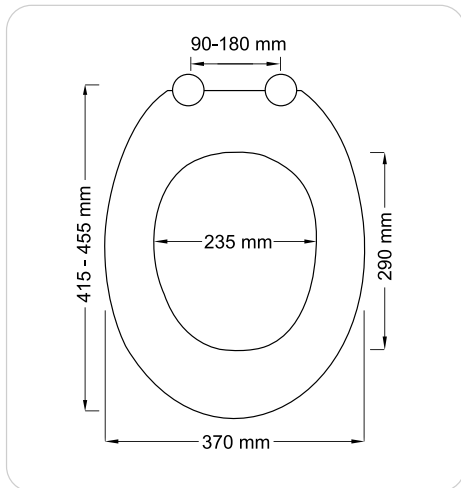

HARRY

PP | 1.3 kg

SLOW CLOSE

S.STEEL.ALLOY

HIGH GLOSS

EASY CLEAN

STAINLESS STEEL

SPARE

polished
10.25936

blanc
44 x 37.5 cm
40.07555

light-grey
10.29468

dark-grey
10.29470

black
10.29471