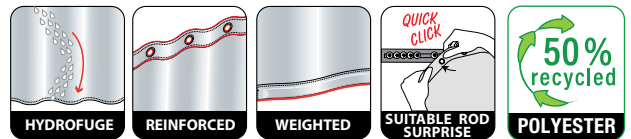

RIVOLI

100% POLYESTER

white
120x200 cm **10.17186**
180x180 cm **10.17187**
180x200 cm **10.17188**
240x180 cm **10.17189**

ca. 180x180 cm

ca. 180x200 cm

ca. 120x200 cm

ca. 240x180 cm

10.17166

Kat./cat. III
 Spezialmasse
Mesures spéciales
Special measures
10.17164

Kat./cat. III

10.17165