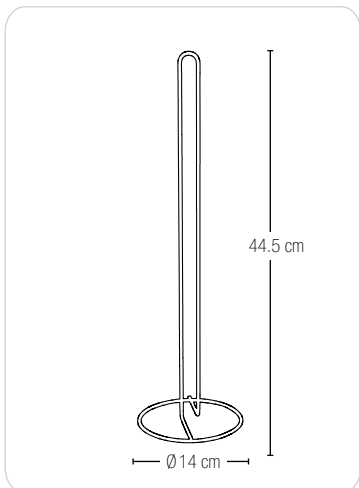

STOCK

METAL

matt-black
Ø 14 x 44.5 cm
40.07723