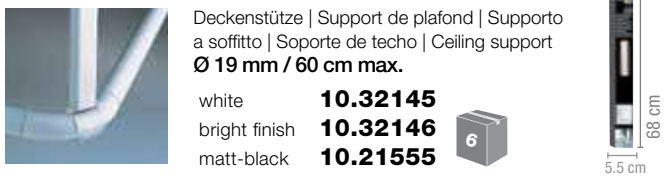

Design by
spirella

MADE IN EUROPE

OVA RONDO

ALUMINUM

Ø 30/17 mm
white
90x90 cm **10.31145**

Ø 30/17 mm
bright finish
90x90 cm **10.31146**

Zum Schrauben | à visser | da avvitarre | atornillar | wall fitting