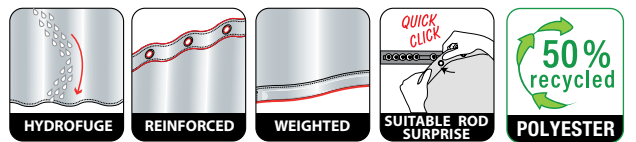

10.22261

MADE IN EUROPE

ATLANTIS

TM 100% POLYESTER
on the back

champagne
120x200 cm **10.02963**
180x180 cm **10.02964**
180x200 cm **10.43773**
240x180 cm **10.02965**

BAD DOG

TM 100% POLYESTER
on the back