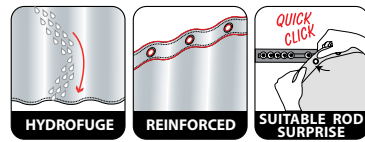

beige
180x200 cm **10.20259**

mit Stickerei / avec broderie / with embroidery