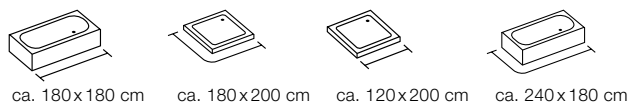

ca. 180x180 cm   ca. 180x200 cm   ca. 120x200 cm   ca. 240x180 cm

10.03119

Kat./cat. II

Spezialmasse
Mesures spéciales
Special measures
10.03102

Kat./cat. II

10.03137