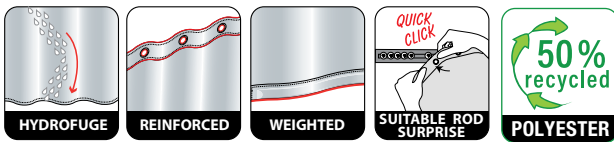

PART

100% POLYESTER
on the back