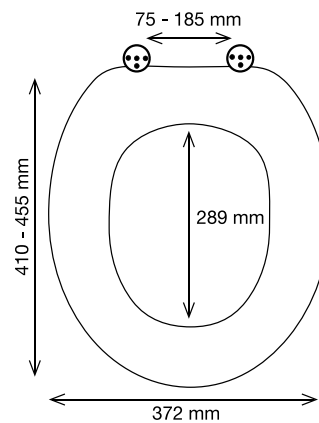

EASY CLIP

DUROPLAST | 1.9 kg

SLOW CLOSE

S.STEEL.ALLOY

EASY CLEAN

STAINLESS STEEL

SPARE

polished

10.25933

★★★

3 JAHRE · ANS · YEARS
GARANTIE · GUARANTEE

black

37.2 x 41/45.5 cm

10.20947

5