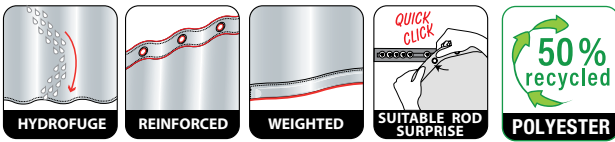

TESSA

100% POLYESTER

black & brown
180x200 cm **10.22781**