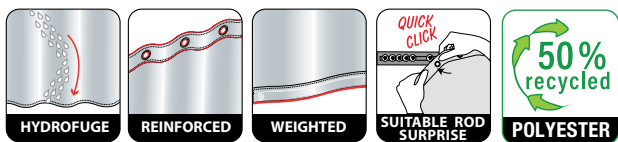

acqua
120x200 cm **10.18477**
180x180 cm **10.18478**
180x200 cm **10.18479**
240x180 cm **10.18480**