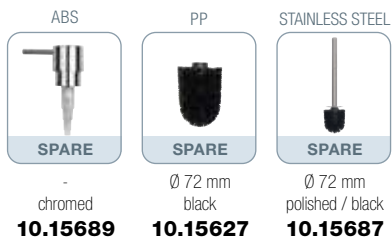

ATLANTA 5L

POLYSTYRENE | ABS CHROMED LID

Polystyrene
white

10.04264

Design by
spirella

BALI

PORCELAIN

Porcelain
white
10.18089