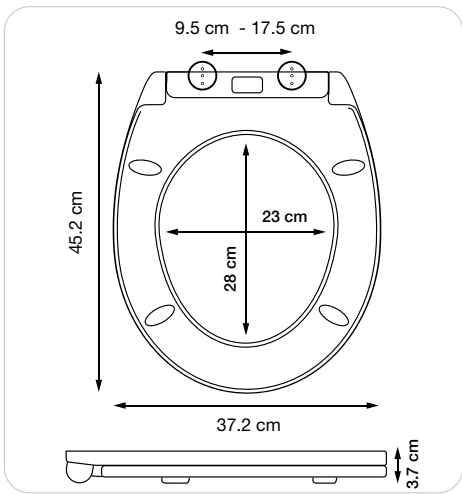

52 x 45 x 124 cm
Display 21 toilet seats
shiny-white **box 300**
shiny-black **box 301**
shiny-taupe **box 302**

ELEPHANT

MDF | 2.9 kg  max. 150 kg

SLOW CLOSE

ZINC ALLOY

HIGH GLOSS

MATCH WITH

SPARE