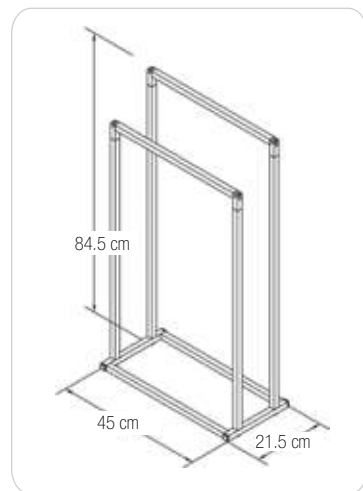

CHIC

STEEL | BAMBOO

matt-black / bamboo
45 x 21.5 x 84.5 cm

40.07652