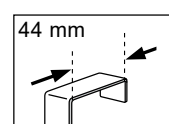

RONDA

METAL | ABS

4 x 4.4 cm
matt-white
10.20507

matt-black
10.20506

RONDA-TRE

METAL | ABS

30 x 4.4 cm
matt-white
10.20509

matt-black
10.20508