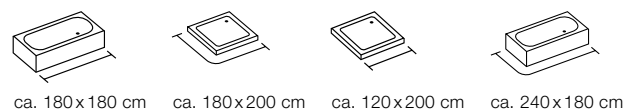

RIBBON

100% POLYESTER