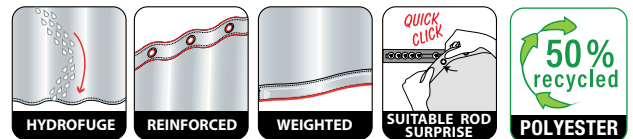

Kat./cat. II

10.19310

MADE IN EUROPE

SEAGRASS

100% POLYESTER

- green
- 180x180 cm **10.13244**
- 180x200 cm **10.13245**

ca. 180x180 cm ca. 180x200 cm

10.13322