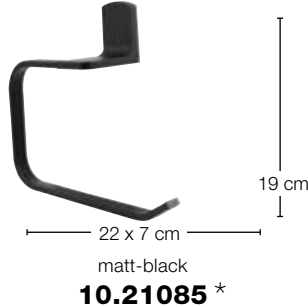

**BEST
SELLER**

TAKU

ZINC | STAINLESS STEEL * | CHROMED | GLASS

▪ Pulverbeschichtet / Powder-coated / Thermolaqué

screws included

optional

10.21079 | 10.21080 | 10.21081
10.21084 | 10.21087 | 10.21083
10.21085 | 10.21086 | 10.21088
10.21069 | 10.21070 | 10.21072
10.21074 | 10.21073 | 10.21075
10.21076

10.21082
10.21071

10.12566