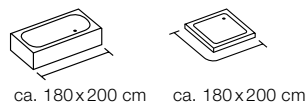

MADE IN EUROPE

SMARTLION

100% POLYESTER

- HYDROFUGE
- REINFORCED
- WEIGHTED
- SUITABLE ROD SURPRISE
- 50% recycled
  POLYESTER

multicolor
180x200 cm **10.20586**

TEIVA

100% POLYESTER

- HYDROFUGE
- REINFORCED
- WEIGHTED
- SUITABLE ROD SURPRISE
- 50% recycled
  POLYESTER

terracotta, ecru
180x200 cm **10.29476**

TEIVA / Bathroom rug
50 x 80 cm **10.29408**

MATCH WITH