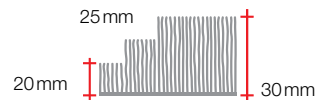

grey
60x90 cm **10.20076**

ca. 60x90 cm

Anti-slip TPE-coating

Design by
spirella

BALANCE

90% POLYESTER | 10% ACRYLIC

turquoise
55x55 cm **10.09217**
55x65 cm **10.09218**
60x90 cm **10.09219**
70x120cm **10.09220**