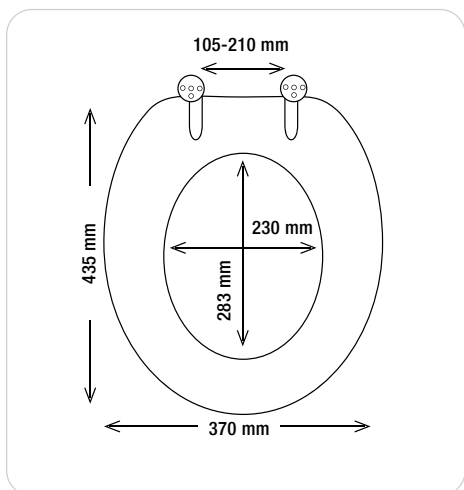

MALDIVES

MDF | 2.9 kg max. 150 kg

zinc alloy
chromed
10.25935

multicolor
38 x 5.6 x 46.5 cm
40.07364