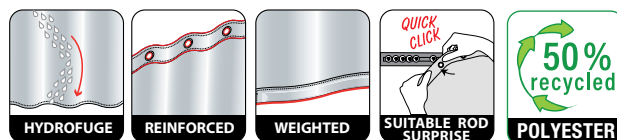

multicolor
180x200 cm **10.21909**

ca. 180x200 cm

ca. 180x200 cm