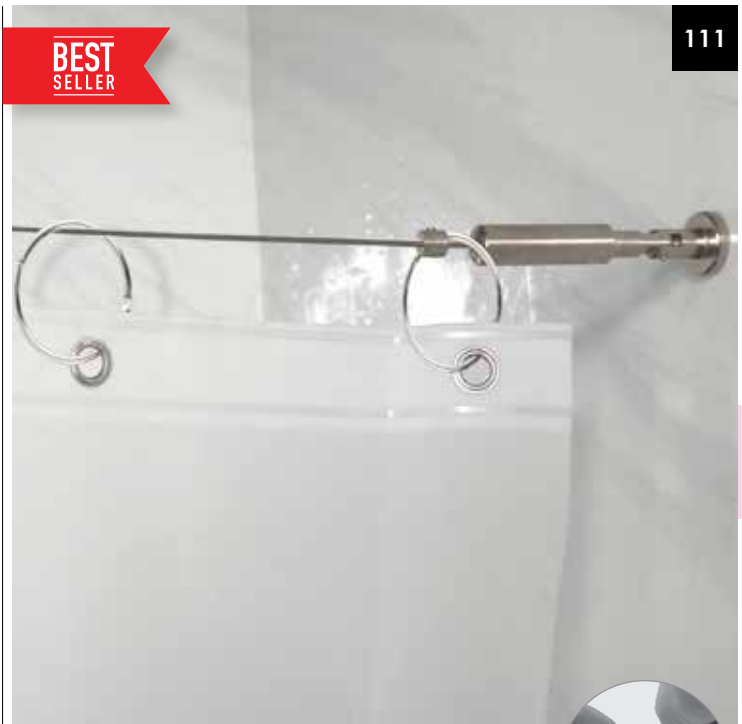

Holder for sloping wall

Holding fit for shower curtain rods on oblique walls. Wall-fitting

white Ø 20 mm 1 pcs **10.04281**

white Ø 25 mm 1 pcs **10.04282**

WILLOW

IRON HOLDER & STAINLESS STEEL WIRE

MATCH WITH