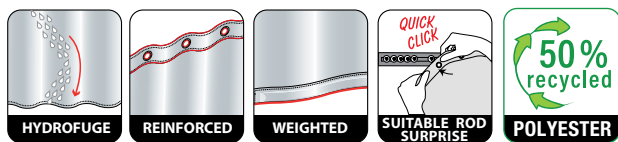

 Kat./cat. IV
10.16522

MADE IN EUROPE

MADE IN EUROPE

MADE IN EUROPE

FLAMINGO

100% POLYESTER

salmon
 120x200 cm **10.16353**
 180x180 cm **10.16354**
 180x200 cm **10.16355**
 240x180 cm **10.16356**

FLEURY