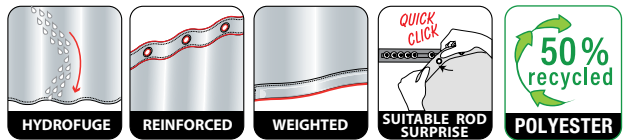

BEST SELLER

MADE IN EUROPE

TRIBAL

73% COTTON | 27% POLYESTER

beige
180x200cm **10.20260**

TROPIC

100% POLYESTER

dark-green
180x200cm **10.20158**