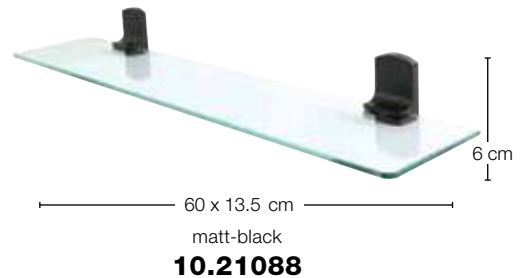

**BEST
SELLER**

TAKU

ZINC | STAINLESS STEEL * | CHROMED | GLASS

▪ Pulverbeschichtet / Powder-coated / Thermolaqué

screws included

optional

10.21079 | 10.21080 | 10.21081
10.21084 | 10.21087 | 10.21083
10.21085 | 10.21086 | 10.21088
10.21069 | 10.21070 | 10.21072
10.21074 | 10.21073 | 10.21075
10.21076

10.21082
10.21071

10.12566