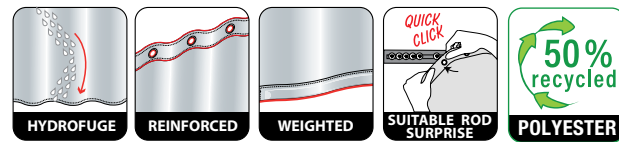

 ca. 180x200 cm ca. 180x200 cm

MADE IN EUROPE

ANELLO

100% POLYESTER

grey
180x200 cm **10.13530**

ANEMONE

100% POLYESTER

pink
180x200 cm **10.20596**