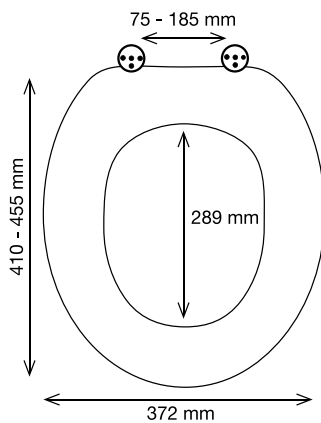

EASY CLIP

DUROPLAST | 1.9 kg

SLOW CLOSE

S.STEEL.ALLOY

EASY CLEAN

STAINLESS STEEL

SPARE

polished

10.25933

★★★

3 JAHRE · ANS · YEARS
GARANTIE · GUARANTEE

white

37.2 x 41/45.5 cm

10.20946

5