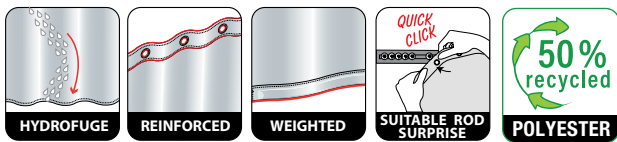

multicolor
120x200 cm **10.19017**
180x180 cm **10.19018**
180x200 cm **10.19019**
240x180 cm **10.19020**