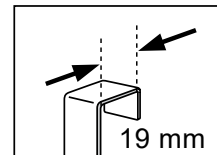

LIFT

STEEL POWDER COATED
STAINLESS STEEL / BRUSHED

- Türhaken
- Crochet pour porte
- Ganci per porta
- Gancho de puerta
- Door hook

black
3x14x4.1 cm
10.16497

white
3x14x4.1 cm
10.16495

brushed
3x14x4.1 cm
10.16493

- Wandhaken für die dusche
- Crochet pour paroi de douche
- Ganci a muro per doccia
- Gancho de pared de la ducha
- Shower screen hook

black
3x14x1.9 cm
10.16491

white
3x14x1.9 cm
10.16489

brushed
3x14x1.9 cm
10.16483

PUNT

STAINLESS STEEL

- Wandhaken für die dusche
- Crochet pour paroi de douche
- Ganci a muro per doccia
- Gancho de pared de la ducha
- Shower screen hook

polished
4.5x13.5x1.9 cm
10.16475

brushed
4.5x13.5x1.9 cm
10.16427

brushed
26x13.5x1.9 cm
10.16449