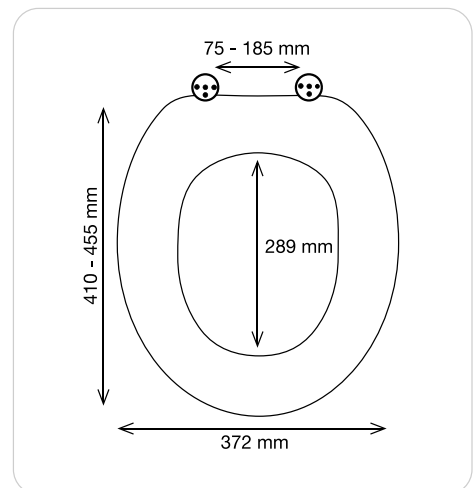

EASY CLIP

DUROPLAST | 1.9 kg

★★★
3 JAHRE · ANS · YEARS
GARANTIE · GUARANTEE

polished
10.25933

taupe
37.2 x 41/45.5 cm
10.20949