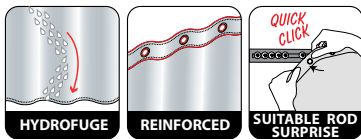

BEST SELLER

MADE IN EUROPE

TRIBAL

73% COTTON | 27% POLYESTER

beige
180x200cm **10.20260**

TROPIC

100% POLYESTER

dark-green
180x200cm **10.20158**