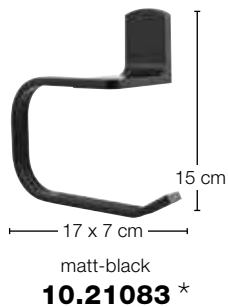

**BEST
SELLER**

TAKU

ZINC | STAINLESS STEEL * | CHROMED | GLASS

▪ Pulverbeschichtet / Powder-coated / Thermolaqué

screws included

optional

10.21079 | 10.21080 | 10.21081
10.21084 | 10.21087 | 10.21083
10.21085 | 10.21086 | 10.21088
10.21069 | 10.21070 | 10.21072
10.21074 | 10.21073 | 10.21075
10.21076

10.21082
10.21071

10.12566