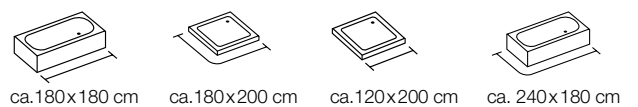

10.22295	10.22293	10.22294

Kat./cat. III
Spezialmasse
Mesures spéciales
Special measures