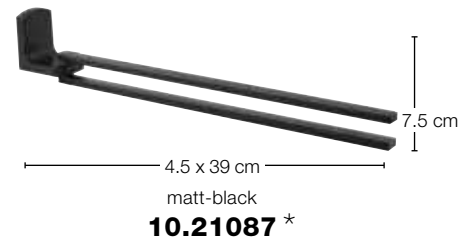

10.21079 | 10.21080 | 10.21081
10.21084 | 10.21087 | 10.21083
10.21085 | 10.21086 | 10.21088
10.21069 | 10.21070 | 10.21072
10.21074 | 10.21073 | 10.21075
10.21076

10.21082
10.21071

10.12566