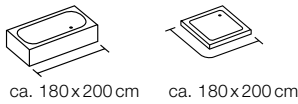

PLACES

™ 100% PEVA