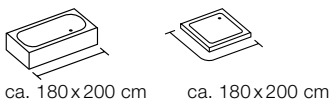

MADE IN EUROPE

SMARTLION

100% POLYESTER

- HYDROFUGE
- REINFORCED
- WEIGHTED
- SUITABLE ROD SURPRISE
- 50% recycled
  POLYESTER

multicolor
180x200 cm **10.20586**

TEIVA

100% POLYESTER

- HYDROFUGE
- REINFORCED
- WEIGHTED
- SUITABLE ROD SURPRISE
- 50% recycled
  POLYESTER

terracotta, ecru
180x200 cm **10.29476**

TEIVA / Bathroom rug
50 x 80 cm **10.29408**

MATCH WITH