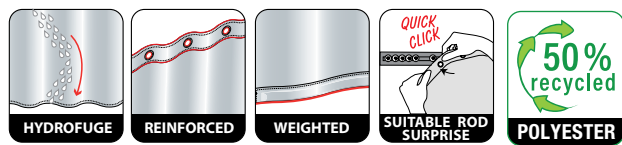

MADE IN EUROPE

WALTER

100% POLYESTER

aqua-blue
180x200cm **10.21119**

WET

100% POLYESTER

grey
120 x 200 cm **10.40748**
180 x 180 cm **10.40749**
180 x 200 cm **10.40750**
240 x 180 cm **10.40751**
240 x 200 cm **10.01242**