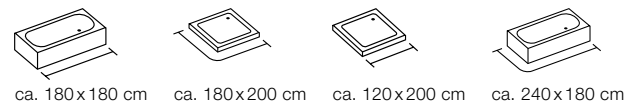

ca. 180x180 cm   ca. 180x200 cm   ca. 120x200 cm   ca. 240x180 cm

10.19305

Kat./cat. III

Spezialmasse
Mesures spéciales
Special measures
10.19306

Kat./cat. III

10.19307