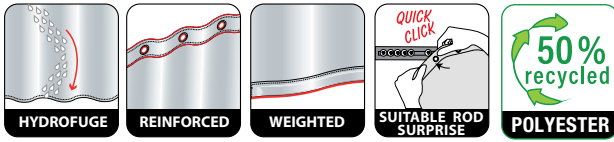

RICCO

100% POLYESTER

champagne
180x200 cm **10.43815**

white
180x200 cm **10.43814**

gewebter effekt / effet tissé / woven effect