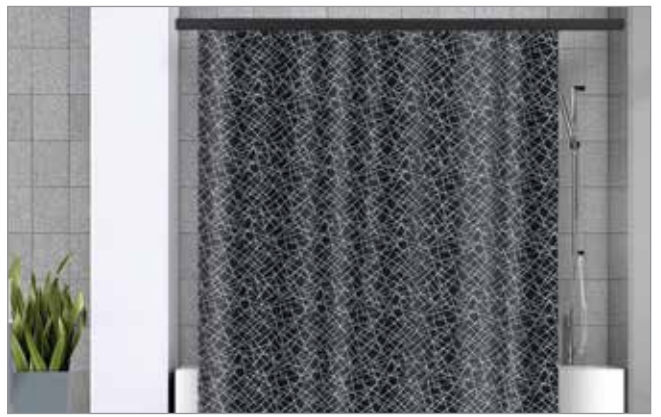

Ø 40/17 mm | white
75 - 125 cm **10.50081**
125 - 210 cm **10.50082**

Ø 40/17 mm | bright finish
75 - 125 cm **10.21238**
125 - 210 cm **10.21239**

Ø 40/17 mm | matt-black
75 - 125 cm **10.50084**
125 - 220 cm **10.50085**

inkl. 12 Gleiter
inkl. 12 glisseurs
inkl. 12 cursor
inkl. 12 controles deslizantes
inkl. 12 gliders

"BRIGHT FINISH" modern design & new finish

- no fingerprint & less sensitive surface
- scratch resistant & painted in the mass
- competitive prices...
- new sustainable packaging to protect our environment
- assembled in Switzerland in collaboration with a social institution