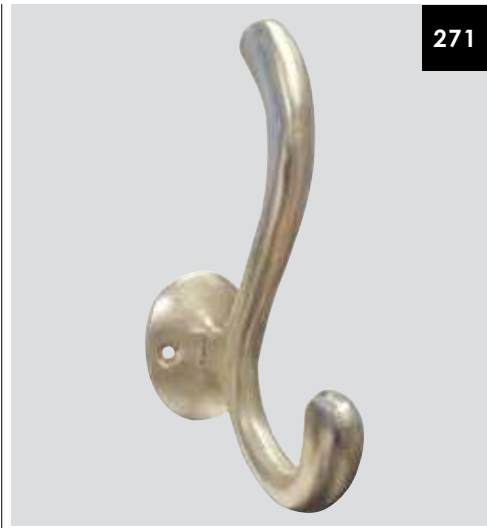

VICTOR

BRUSHED ALUMINUM

- old appearance
  4.4 x 8.5 x 14.3cm
  40.07018