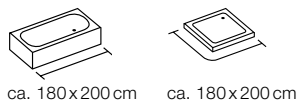

POPPY

™ 100% PEVA

cinnabar
180x200cm **10.42344**

SARDAIGNE

™ 100% PEVA

white
180x200cm **10.23292**