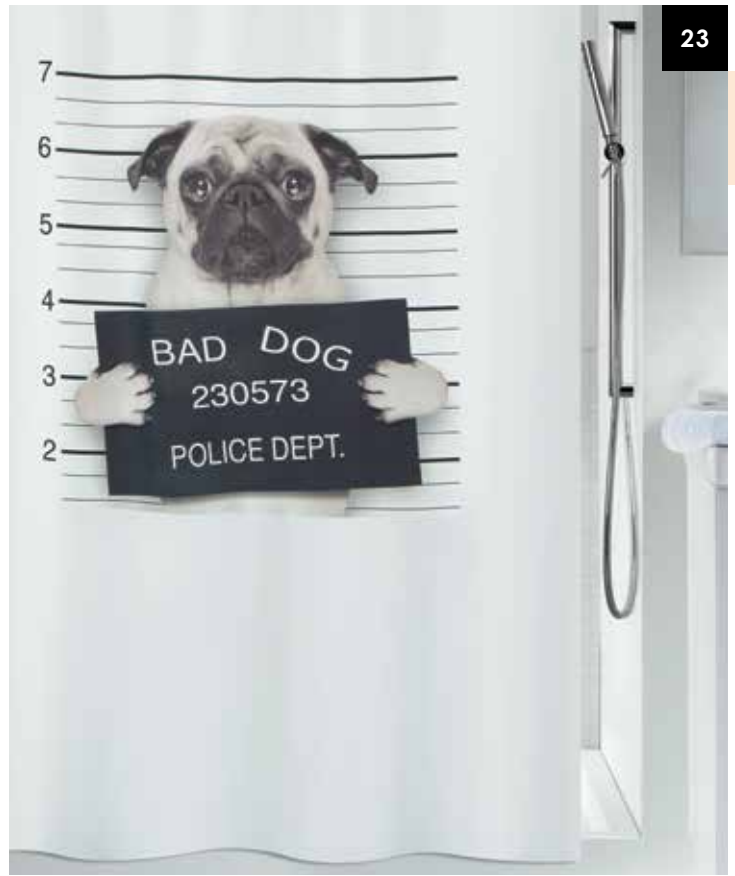

10.22261

MADE IN EUROPE

ATLANTIS

TM 100% POLYESTER
on the back

champagne
120x200 cm **10.02963**
180x180 cm **10.02964**
180x200 cm **10.43773**
240x180 cm **10.02965**

BAD DOG

TM 100% POLYESTER
on the back