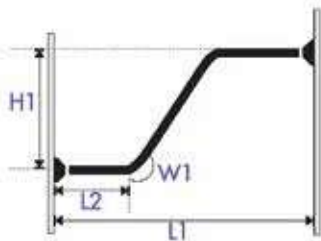

10.28588

10.28592

L1:

L2:

H1:

W1: