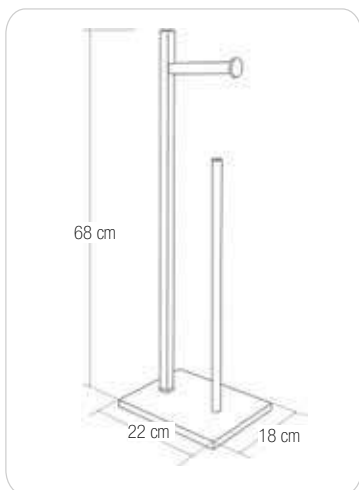

ALVAR

STEEL | BAMBOO

STABILITY

MOVABLE

SPACE-SAVING

x4

matt-black / bamboo
22 x 18 x 68 cm

10.20684