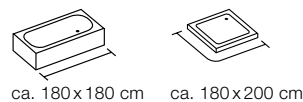

Kat./cat. II

10.19310

MADE IN EUROPE

SEAGRASS

100% POLYESTER

- green
- 180x180 cm **10.13244**
- 180x200 cm **10.13245**

ca. 180x180 cm ca. 180x200 cm

10.13322