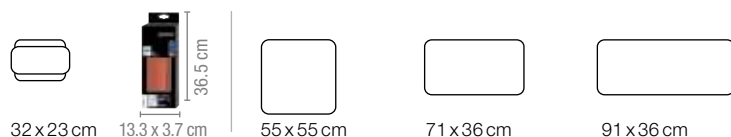

10 32x23 cm

20 55x55 cm | 71x36 cm | 91x36 cm