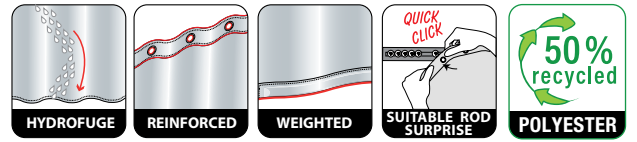

THALIA

100% POLYESTER

blue
180x200 cm **10.22624**

holzeffekt / effet bois / wood look

ca. 180x180 cm

ca. 180x200 cm

ca. 180x200 cm

ca. 180x200 cm