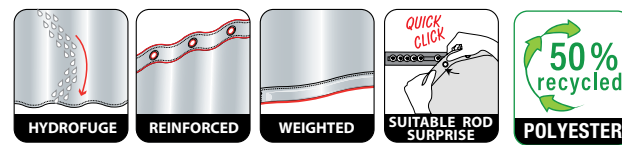

MADE IN EUROPE

WALTER

100% POLYESTER

aqua-blue
180x200cm **10.21119**

WET

100% POLYESTER

grey
120 x 200 cm **10.40748**
180 x 180 cm **10.40749**
180 x 200 cm **10.40750**
240 x 180 cm **10.40751**
240 x 200 cm **10.01242**