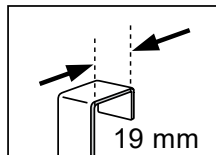

LIFT

STEEL POWDER COATED
STAINLESS STEEL / BRUSHED

- Türhaken
- Crochet pour porte
- Ganci per porta
- Gancho de puerta
- Door hook

black
3x14x4.1 cm
10.16497

white
3x14x4.1 cm
10.16495

brushed
3x14x4.1 cm
10.16493

- Wandhaken für die dusche
- Crochet pour paroi de douche
- Ganci a muro per doccia
- Gancho de pared de la ducha
- Shower screen hook

black
3x14x1.9 cm
10.16491

white
3x14x1.9 cm
10.16489

brushed
3x14x1.9 cm
10.16483

PUNT

STAINLESS STEEL

- Wandhaken für die dusche
- Crochet pour paroi de douche
- Ganci a muro per doccia
- Gancho de pared de la ducha
- Shower screen hook

polished
4.5x13.5x1.9 cm
10.16475

brushed
4.5x13.5x1.9 cm
10.16427

brushed
26x13.5x1.9 cm
10.16449