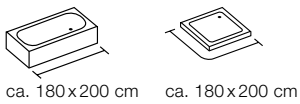

DOLLY

^{TM} on the back 100% POLYESTER

HYDROFUGE
REINFORCED
WEIGHTED
SUITABLE ROD SURPRISE
50% recycled
POLYESTER

lavender
180x200 cm **10.22625**