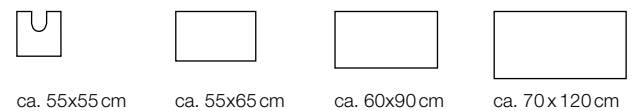

MADE IN EUROPE

MONTEREY

100% COTTON

ca. 55x55 cm

ca. 55x65 cm

ca. 60x90 cm

ca. 70 x 120 cm

NAMI