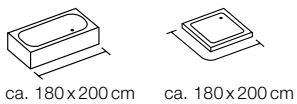

SHELL

™ 100% PEVA

brown
180x200 cm **10.15239**

SHORE

™ 100% PEVA

silver
180x200 cm **10.11571**