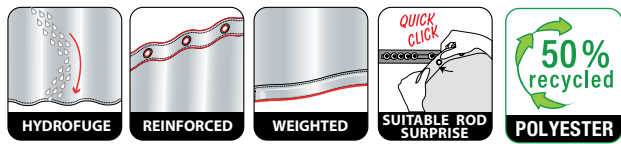

travertine look
180x200cm **10.22780**

travertineffekt / effet travertin / travertine look

ca. 180x180 cm

ca. 180x200 cm

ca. 120x200 cm

ca. 240x180 cm

GRASS

100% POLYESTER