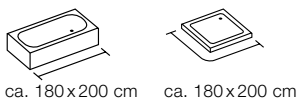

GRASS

100% POLYESTER

green
180x200 cm **10.16404**

JAYA

100% POLYESTER

multicolor
180x200 cm **10.20893**