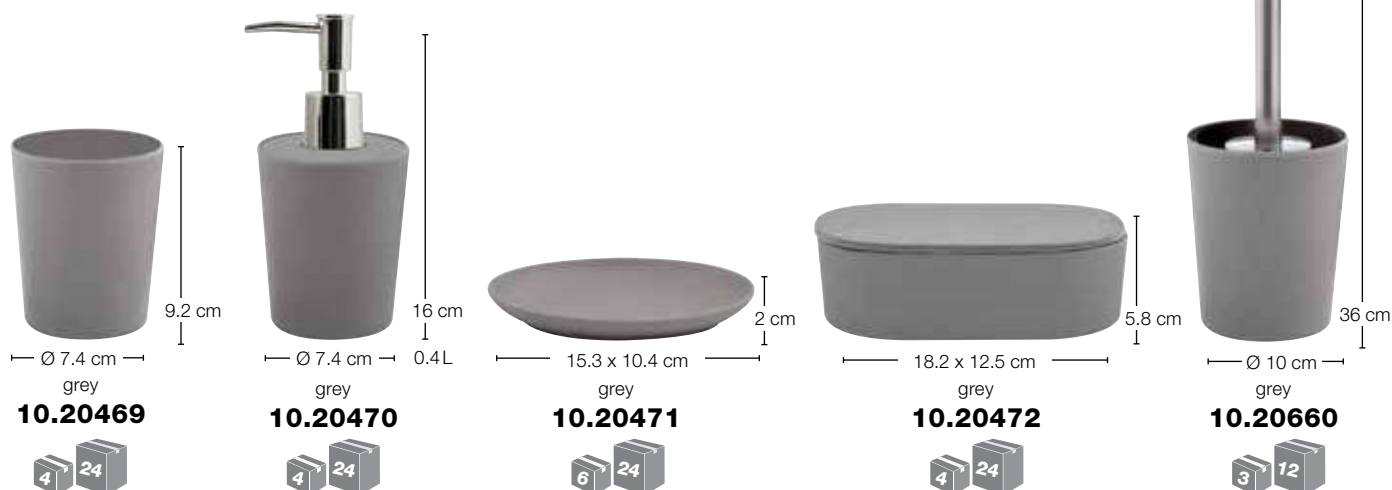

TAKEO

NATURAL BAMBOO FIBERS

ABS

chromed

10.00776