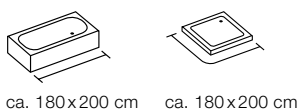

FAIRY / Accessories
10.20060

FAIRY / Accessories
10.20061

ca. 180x200 cm

ca. 180x200 cm

MADE IN EUROPE

RAYA

100% POLYESTER

RIBBON