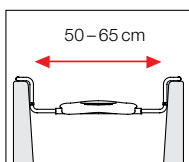

WANNENSITZ

Wannensitz | Siège de baignoire | Sedile vasca
Asiento de baño | Bath Seat

ALUMINUM POWDER-COATED

- Rostfrei / Inoxydable / Non-rusting
- Ausziehbar / Téléscopique / Extensible
- Grosse Sitzfläche / Grand siège / Large seat

max. 100 kg

36.5 x 19 cm
white
10.30012

BAD-KLAPPSITZ

Bad-Klappsitz | Chaise pliante | Sedia da bagno pieghevole
Silla plegable | Folding Chair

FINEST STEEL CHROMIUM-PLATED

- Rostfrei / Inoxydable / Non-rusting
- Grosse Sitzfläche / Grand siège / Large seat
- Klappbar / Rabattable / Foldable
- Inkl. Haken zum Aufhängen / Incl. crochet de suspension / Incl. hook to hang up

max. 130 kg

42 x 58.5 cm
chrome
10.30026