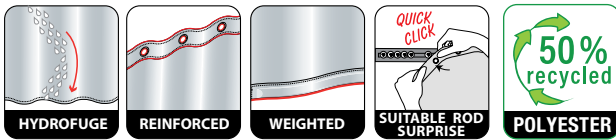

SECURITAS

100% POLYESTER

• **Trevira CS DIN 4102 - B1**

	white	
	120x200 cm	10.19151
	180x180 cm	10.19143
	180x200 cm	10.19144
	240x180 cm	10.19152

SCHWER ENTFLAMMBAR
DIFFICILEMENT INFLAMMABLE
DIFFICOLTÀ INFIAMMABILE
DIFICULTAD INFLAMABLE
MINIMUM FLAMMABILITY LEVEL

ca. 180x180 cm

ca. 180x200 cm

ca. 120x200 cm

ca. 240x180 cm

10.19169

Kat./cat. VI

Spezialmasse
Mesures spéciales
Special measures

10.19171

Kat./cat. VI

10.19170