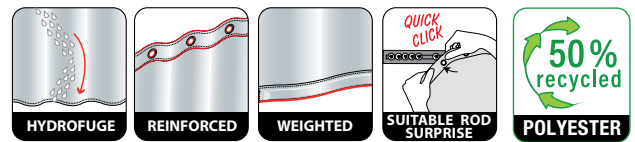

PAPILLONS

100% POLYESTER

green
120x200 cm **10.19255**
180x180 cm **10.19256**
180x200 cm **10.19257**
240x180 cm **10.19258**