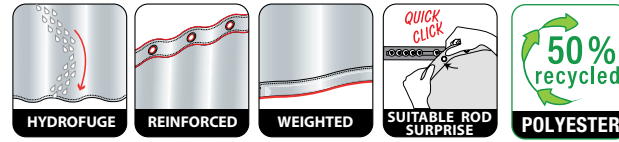

FLEURY

100% POLYESTER

taupe-beige
120x200 cm **10.17083**
180x180 cm **10.17084**
180x200 cm **10.17085**
240x180 cm **10.17086**

ca. 180x180 cm

ca. 180x200 cm

ca. 120x200 cm

ca. 240x180 cm

10.16517

Kat./cat. III
Spezialmasse
Mesures spéciales
Special measures

10.16518

Kat./cat. III

10.16519

ca. 180x180 cm

ca. 180x200 cm

ca. 120x200 cm

ca. 240x180 cm

10.17144

Kat./cat. III
Spezialmasse
Mesures spéciales
Special measures

10.17142

Kat./cat. III

10.17143