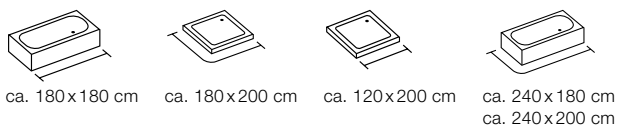

10.03106

Kat./cat. V

Spezialmasse
Mesures spéciales
Special measures
10.03089

Kat./cat. V

10.03123