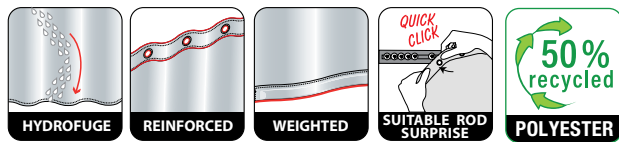

NATURESIGN

100% POLYESTER

black
180x200cm **10.20159**

MADE IN EUROPE

MADE IN EUROPE

NEMO

100% POLYESTER

acqua
 120x200 cm **10.02939**
 180x180 cm **10.02940**
 180x200 cm **10.02941**
 240x180 cm **10.02942**