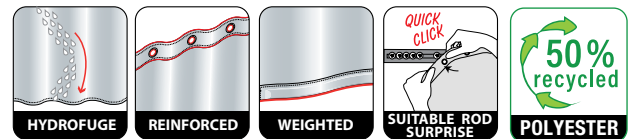

RIBBON

100% POLYESTER