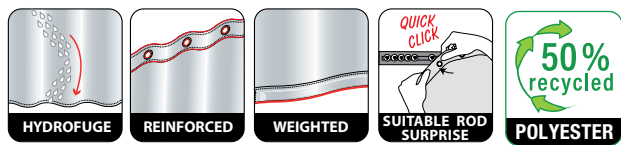

multicolor
180x200 cm **10.29475**