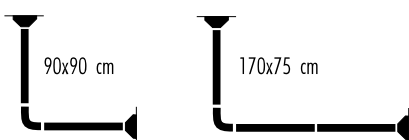

2 Möglichkeiten | 2 possibilités | 2 possibilità | 2 posibilidades | 2 possibilities