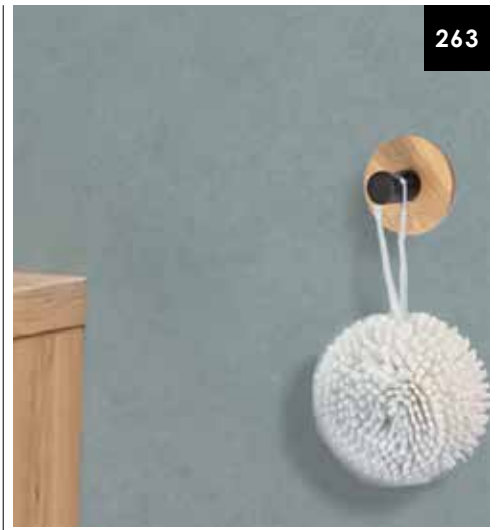

ELSIE

BAMBOO | ZINC

bamboo & matt-black
Ø 5 x 3.1 cm
10.22565
2 pcs

golden plated
Ø 4.3 x 2.8 cm
10.22566
2 pcs

matt-gold
Ø 4.3 x 2.5 cm
10.22567
2 pcs