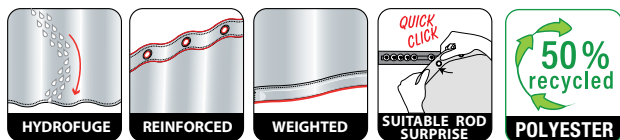

green
180x200 cm **10.20157**

ca. 180x200 cm

ca. 180x200 cm