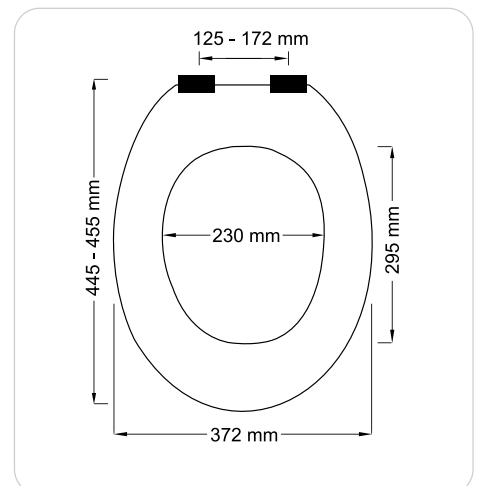

SLOW CLOSE

MATT FINISH

SPARE

polished

10.25933

matt-white
45.5 x 37.1 cm
10.21263

matt-aqua-blue
10.21306

matt-dark-blue
10.21300

matt-petrol
10.21301

matt-saffron
10.21302

matt-peach
10.22621

matt-terracotta
10.21305

matt-berry
10.22627

matt-lavender
10.22619

matt-matcha
10.22622

matt-green
10.21265

matt-dark-green
10.21266

matt-cappuccino
10.22620

matt-taupe
10.21264

matt-dark-grey
10.21303

matt-black
10.21304

38 x 5.5 cm

46.3 cm