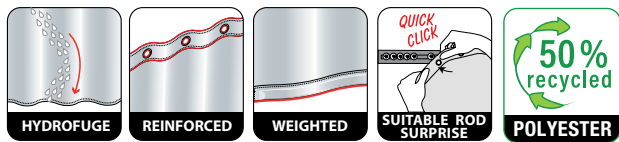

 ca. 180x200 cm ca. 180x200 cm

MADE IN EUROPE

ANELLO

100% POLYESTER

grey
180x200 cm **10.13530**

ANEMONE

100% POLYESTER

pink
180x200 cm **10.20596**