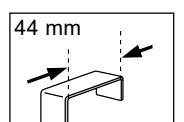

**BEST
SELLER**

273

DOOR

RONDA-QUATTRO

METAL | ABS

35 x 4.4 cm

matt-white

10.20511

matt-white/neon

10.20670

matt-black

10.20510