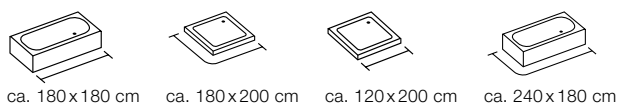

10.18081	10.18079	10.18080

Kat./cat. III
Spezialmasse
Mesures spéciales
Special measures