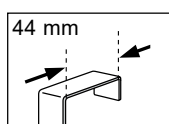

RONDA

METAL | ABS

4 x 4.4 cm
matt-white
10.20507

matt-black
10.20506

RONDA-TRE

METAL | ABS

30 x 4.4 cm
matt-white
10.20509

matt-black
10.20508