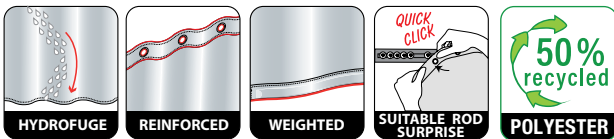

grey-black
180x200 cm **10.15184**

MADE IN EUROPE

RITA

100% POLYESTER

khaki
180x200 cm **10.22788**

ca. 180x200 cm

ca. 180x200 cm

RIVOLI