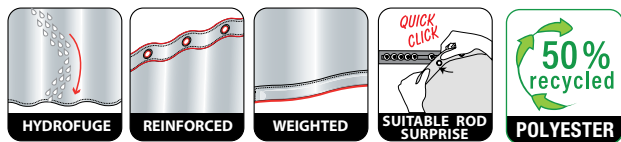

ca. 180x200 cm

ca. 180x200 cm

MADE IN EUROPE

MADE IN EUROPE

PRIMO

100% POLYESTER

fabric weight 76g

| | | |
|-------|-----------|-----------------|
| white | 120x200cm | 10.18062 |
| | 180x180cm | 10.18063 |
| | 180x200cm | 10.05901 |
| | 240x180cm | 10.18064 |
| | 240x200cm | 10.05902 |