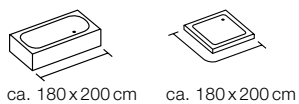

ca. 180x200 cm ca. 180x200 cm

NEW BROOK

™ 100% PEVA

-  WATERPROOF
-  REINFORCED
-  MATCH WITH
-  RECYCLABLE
PEVA

black
180x200 cm **40.07574**

ca. 180x200 cm ca. 180x200 cm

PARALLELE

™ 100% PEVA