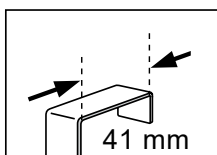

ENCLOSURE HOOK

- Wandhaken für die dusche
- Crochet pour paroi de douche
- Ganci a muro per doccia
- Gancho de pared de la ducha
- Shower screen hook