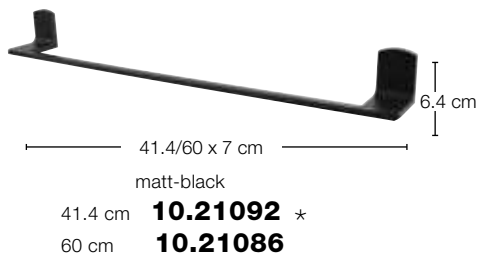

10.21079 | 10.21080 | 10.21081
10.21084 | 10.21087 | 10.21083
10.21085 | 10.21086 | 10.21088
10.21069 | 10.21070 | 10.21072
10.21074 | 10.21073 | 10.21075
10.21076

10.21082
10.21071

10.12566