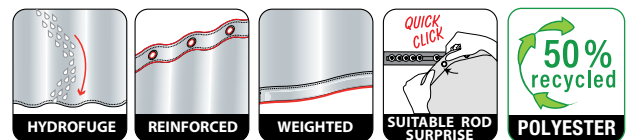

SERENGETI

100% POLYESTER

black	
180x200 cm	10.19148

ca. 180x200 cm

ca. 180x200 cm