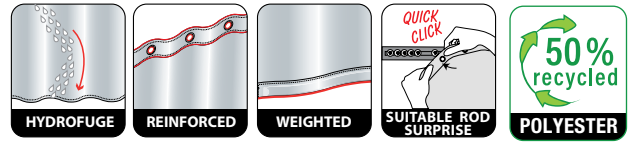

multicolor
180x200 cm **10.20893**