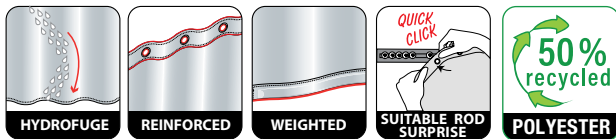

FAIRY / Accessories
10.20060

FAIRY / Accessories
10.20061

ca. 180x200 cm

ca. 180x200 cm

MADE IN EUROPE

RAYA

100% POLYESTER

RIBBON