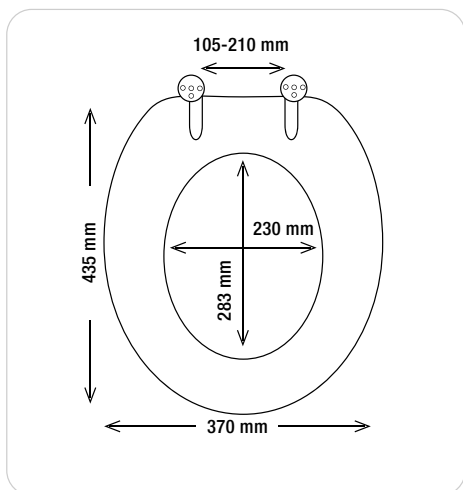

ELEPHANT

MDF | 2.9 kg max. 150 kg

SLOW CLOSE

ZINC ALLOY

HIGH GLOSS

MATCH WITH

SPARE

zinc alloy
chromed

10.25935

grey blue
38 x 5,6 x 46,5 cm

10.20864

ELEPHANT
Shower curtain
180x200 cm

10.20863