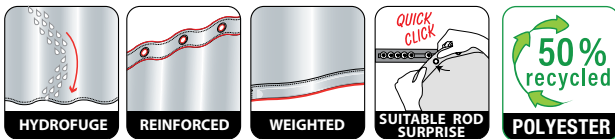

multicolor
120x200 cm **10.20110**
180x180 cm **10.20111**
180x200 cm **10.20112**
240x180 cm **10.20113**