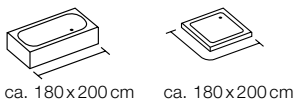

POPPY

™ 100% PEVA

cinnabar
180x200cm **10.42344**

SARDAIGNE

™ 100% PEVA

white
180x200cm **10.23292**