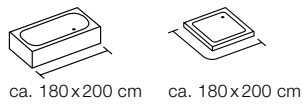

lavender
180x200 cm **10.22625**

ELEPHANT

TM on the back 100% POLYESTER

HYDROFUGE
 REINFORCED
 WEIGHTED
 SUITABLE ROD SURPRISE
 50% recycled
 POLYESTER

blue grey
180x200 cm **10.20863**

ELEPHANT / Toilet-seat
37x43.5 cm
10.20864
 MATCH WITH