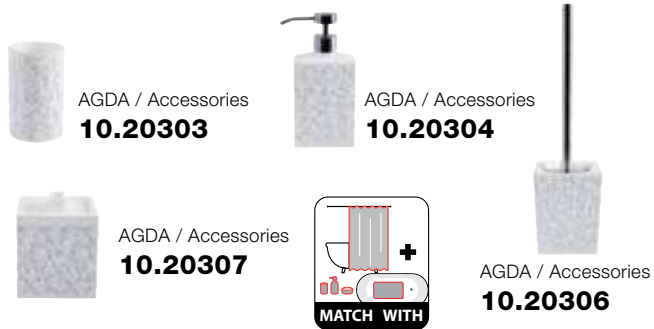

white		
	120x200 cm	10.20616	
	180x180 cm	10.20617	
	180x200 cm	10.20618	
240x180 cm	10.20619