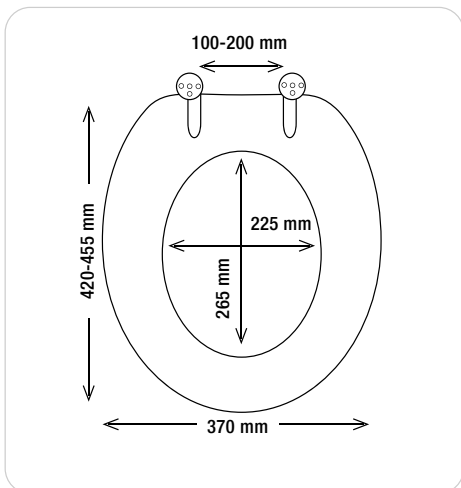

OSLO

BAMBOO | 2.54 kg

zinc alloy
chromed
10.25935

bamboo/white
38 x 5.6 x 46.5 cm
40.07529