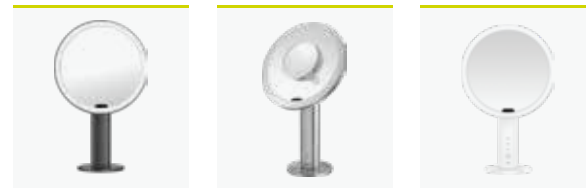

Three adjustable light tones for different occasions.