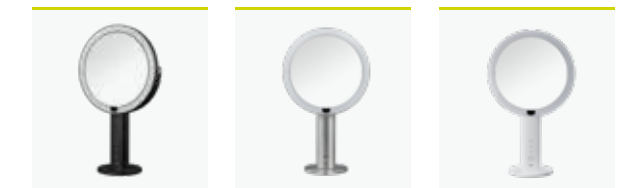

3 adjustable light tones

- **Natural**
  Simulates natural sunlight for daytime looks.
- **Bright**
  Cool tone bright light for finer definition of details.
- **Warm**
  Indoor warm lighting great for evening occasions

- IX/5X double sided mirror
- Motion sensor ON/OFF with 3 adjustable light settings
- Sensor operated light
- Switch between sensor and manual modes
- USB rechargeable
- 8 inch high definition mirror face
- Mirror angle adjustable up to 50°
- Touch slide to adjust brightness