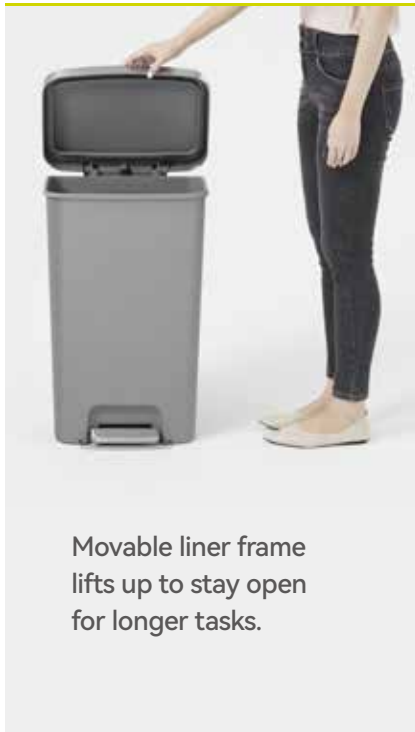

Built-in wheels

Movable liner frame lifts up to stay open for longer tasks.

Versatile, large capacity bins with sleek, stainless steel rim.

- Movable liner frame lifts up to stay open
- Oversized liner frame design keeps excess bin bag organized and hidden
- Plastic bag fixer keeps bin liner in place
- The built-in wheels placed underneath the bin make it easy to move
- Durable cantilever foot-operated pedal mechanism