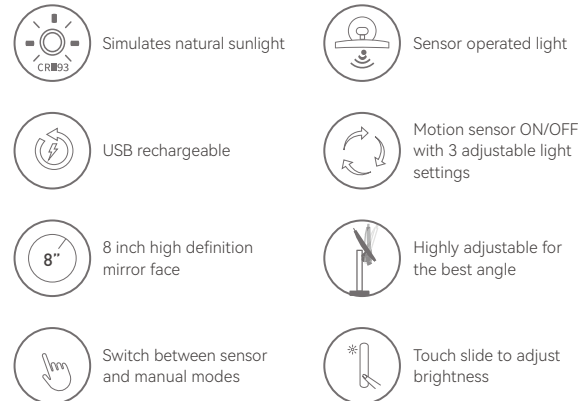

iMira ULTRA CLEAR SENSOR MIRROR

MODEL

EK5288

COLOR

MT WH DG

DIMENSION

8"
23.3x13x39.6cm

3 adjustable light tones

Natural
Simulates natural sunlight for daytime looks.

Bright
Cool tone bright light for finer definition of details.

Warm
Indoor warm lighting great for evening occasions

Detachable magnetized portable mirror
Available in:
1X full mirror and 5X portable mirror
5X full mirror and 10X portable mirror

Three adjustable light tones for different occasions.

iMira MINI LIGHTED MIRROR

MODEL

EK5228

COLOR

WH PK

DIMENSION

7"
20x15.5x33.2cm

A lighter, portable natural light LED mirror.

reddot winner 2023

iMira LED MIRROR

MODEL

EK5218R

COLOR

WH PK

DIMENSION

17.6x4x26.1cm

- Full ring LED light simulates natural sunlight for full visibility
- Three adjustable brightness settings
- Light and portable, with a base that is foldable for travel
- Rechargeable by USB cord
- 10 inch high definition mirror face
- Adjustable for the best angle