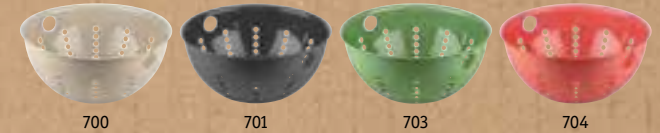

»PALSBY L

Design by Ole Palsby, Hellerup

Seihe 5l | Colander 5l

Maße 294 x 294 x 127 mm

Dimensions 11.57 x 11.57 x 5 in.