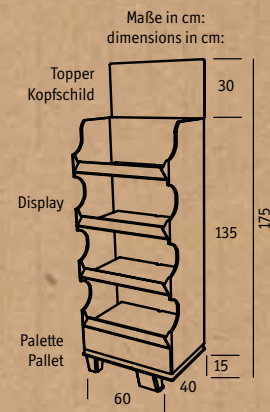

»PAW PATROL

Display 1/4 CHEP Palette | Display 1/4 CHEP Pallet

Maße 600 x 400 x 1300 mm

Dimensions 23.62 x 15.75 x 51.18 in.

Display

Display

8074100

VE | PU 1