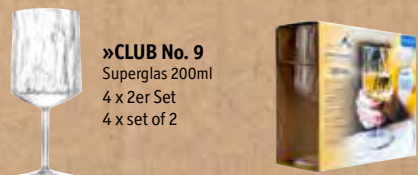

»CLUB No. 8  
Superglas 300ml  
4 x 2er Set  
4 x set of 2

»CLUB No. 6  
Superglas 300ml  
8 x 2er Set  
8 x set of 2

»CLUB No. 11  
Superglas 500ml  
4 x 2er Set  
4 x set of 2

»CLUB No. 4  
Superglas 300ml  
4 x 2er Set  
4 x set of 2