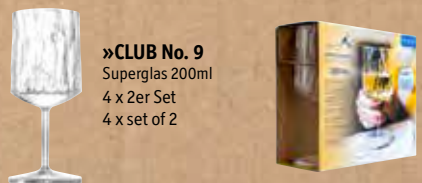

»CLUB No. 9
Superglas 200ml
4 x 2er Set
4 x set of 2