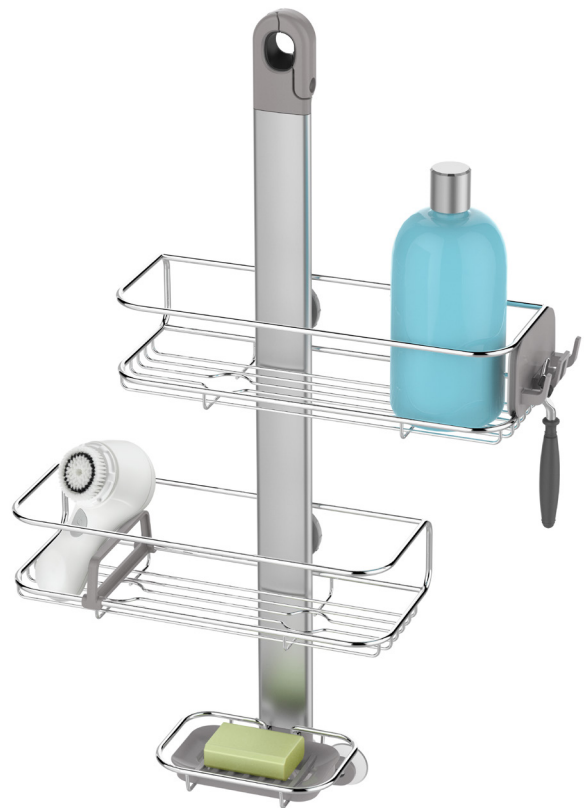

Code K liner refill packs store perfectly in this bin's liner pocket.

50L semi-round pedal bin

(CW1377 stone, CW1378 blue, CW1379 violet, CW1380 fuchsia)

Our semi-round plastic pedal bin has a large capacity that is ideal for busy areas around the home. Its strong steel pedal is designed to last, and our patented lid shox technology ensures a smooth, silent close every time. A slide lock helps keep rubbish in and pets and curious children out.

slim pedal bin

(CW1381 40L stone, CW1382 40L blue, CW1383 10L stone)

Our slim plastic pedal bin has a space-efficient shape that fits perfectly in tight spaces, like between cabinets. The strong steel pedal is designed to last, and our patented lid shox technology ensures a smooth, silent close every time. A slide lock (40L models only) helps keep rubbish in and pets and curious children out.

adjustable shower caddy

(BT1098, available Jun. 2015)

Our redesigned adjustable shower caddy is sleeker, neater and more secure. The shelves are fully adjustable and even easier to reposition with our new quick-adjust dial. We added a moveable divider to keep small bottles and containers from falling over and the quick-dry soap dish drains water completely so soap stays dry and lasts longer. Installation is secure and hassle-free with a rubberised showerhead clamp and twin pivoting suction cups. Constructed from stainless steel and anodised aluminium so it is rustproof and easy to clean.