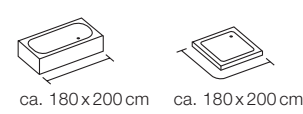

ca. 240x200 cm ca. 120x200 cm

CORAL

NEW

40 100% Polyester

CARE A Detail p. 216

acqua-sand
180x200 cm **10.18468**

ca. 180x200 cm ca. 180x200 cm

CRAB SNACK