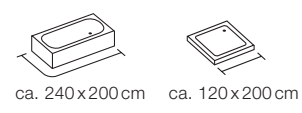

ca. 240x200 cm ca. 120x200 cm

CORAL

NEW

40 100% Polyester

CARE A Detail p. 216

acqua-sand
180x200 cm **10.18468**

ca. 180x200 cm ca. 180x200 cm

CRAB SNACK