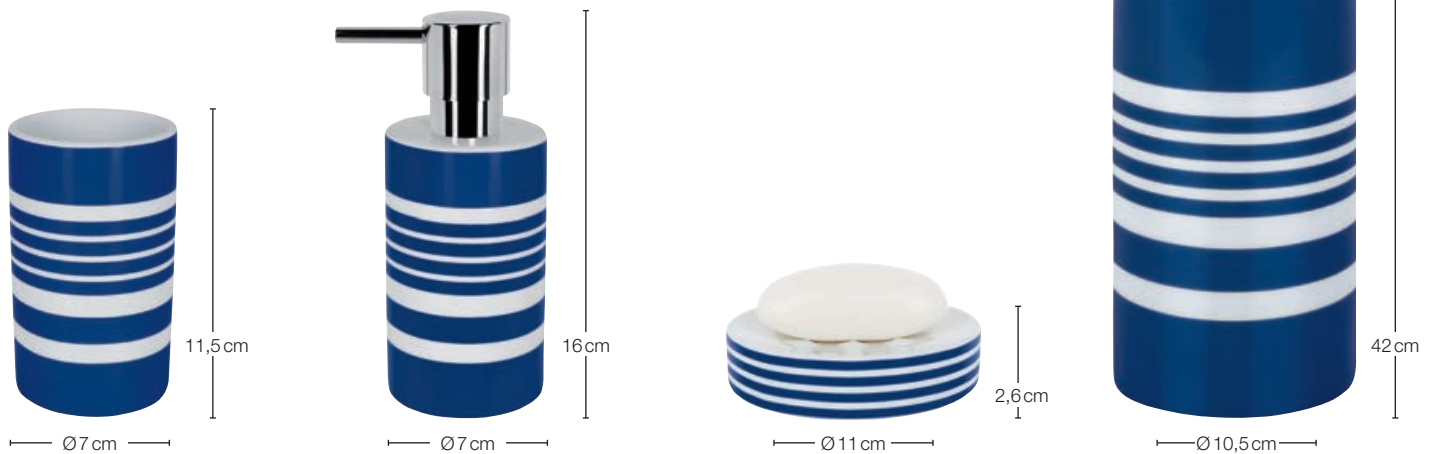

blue
10.17284

blue
10.17285

blue
10.17286

blue
10.17287

taupe
10.17280

taupe
10.17281

taupe
10.17282

taupe
10.17283

kiwi
10.17276

kiwi
10.17277

kiwi
10.17278

kiwi
10.17279

black
10.17288

black
10.17289

black
10.17290

black
10.17291