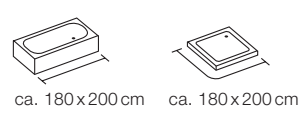

ca. 180x200 cm ca. 180x200 cm