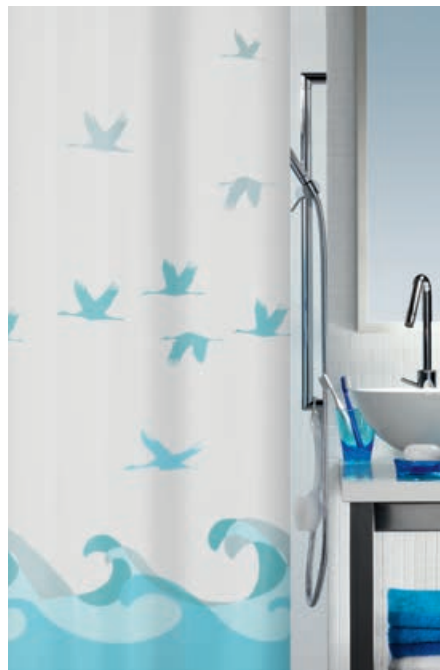

100% Polyester

CARE A Detail p. 216

navy-red
180x200 cm **10.17498**

ca. 180x200 cm

ca. 180x200 cm

CRANE

100% Polyester

CARE A Detail p. 216