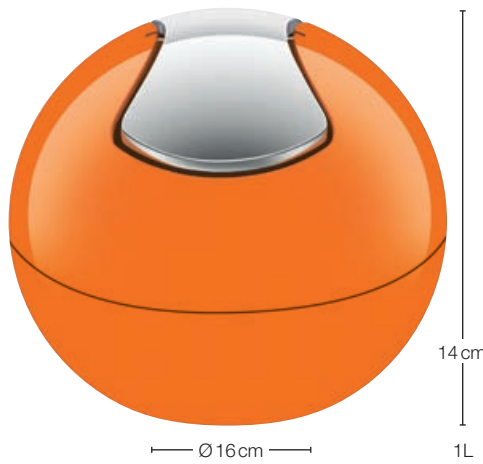

kiwi
10.15112

kiwi
10.16913

kiwi
10.17635

red
10.14967

red
10.16878

yellow
10.14965

orange
10.14966

orange
10.16877

orange
10.17636

dark pink
10.15113

dark pink
10.16879

silver
10.14973

white
10.14964

white
10.16914

white
10.17637

purple
10.14968

purple
10.16880

black
10.14972

black
10.16915

black
10.17638

blue
10.14969

blue
10.16912