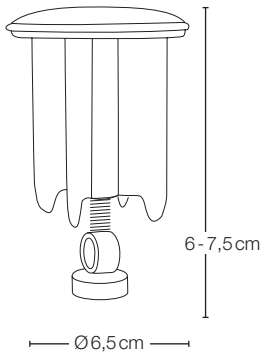

Stand-alone display
black
50 pcs.
10.18372

Single XL design plug