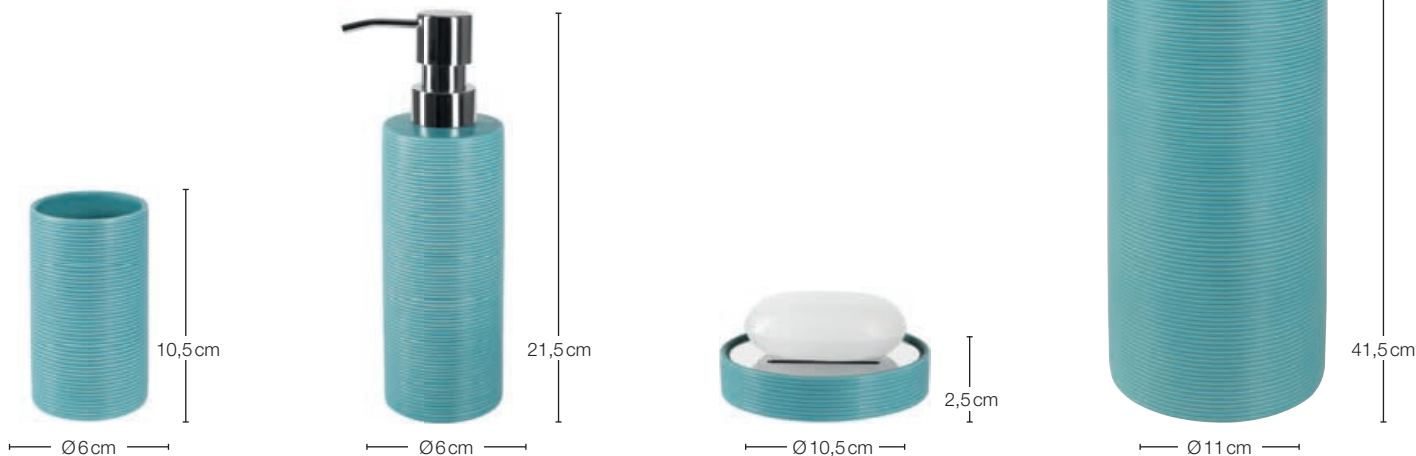

NEW

TUBE RIBBED

STONEWARE