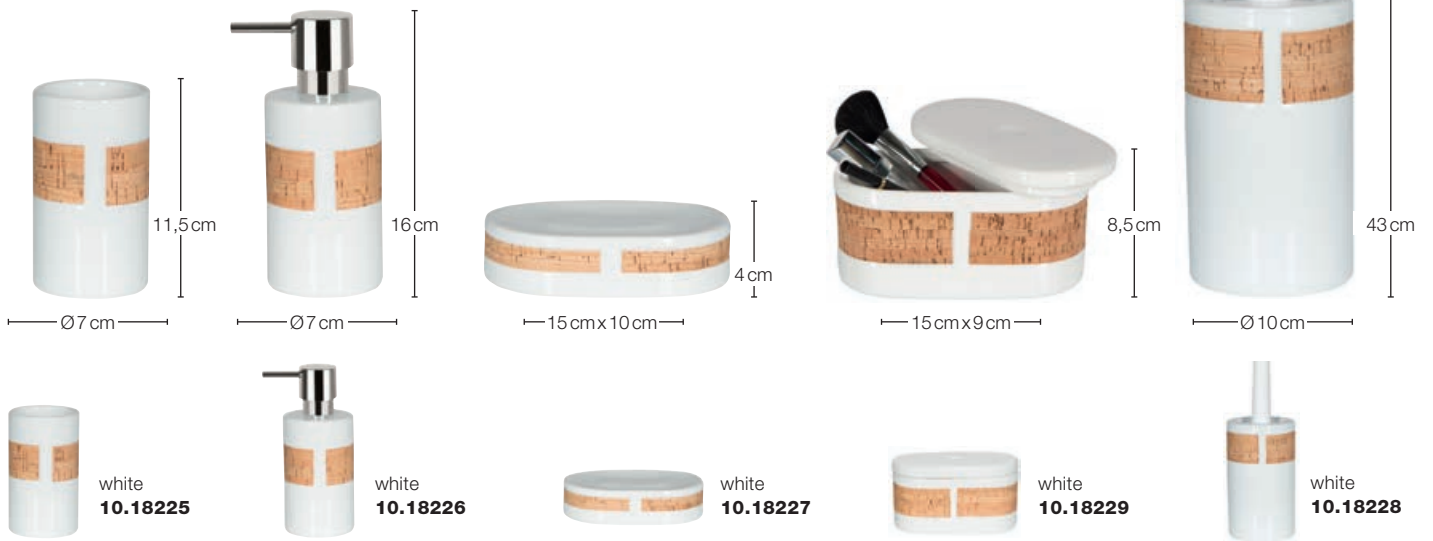

TUBE NATURE

PORCELAIN/CORK BAND