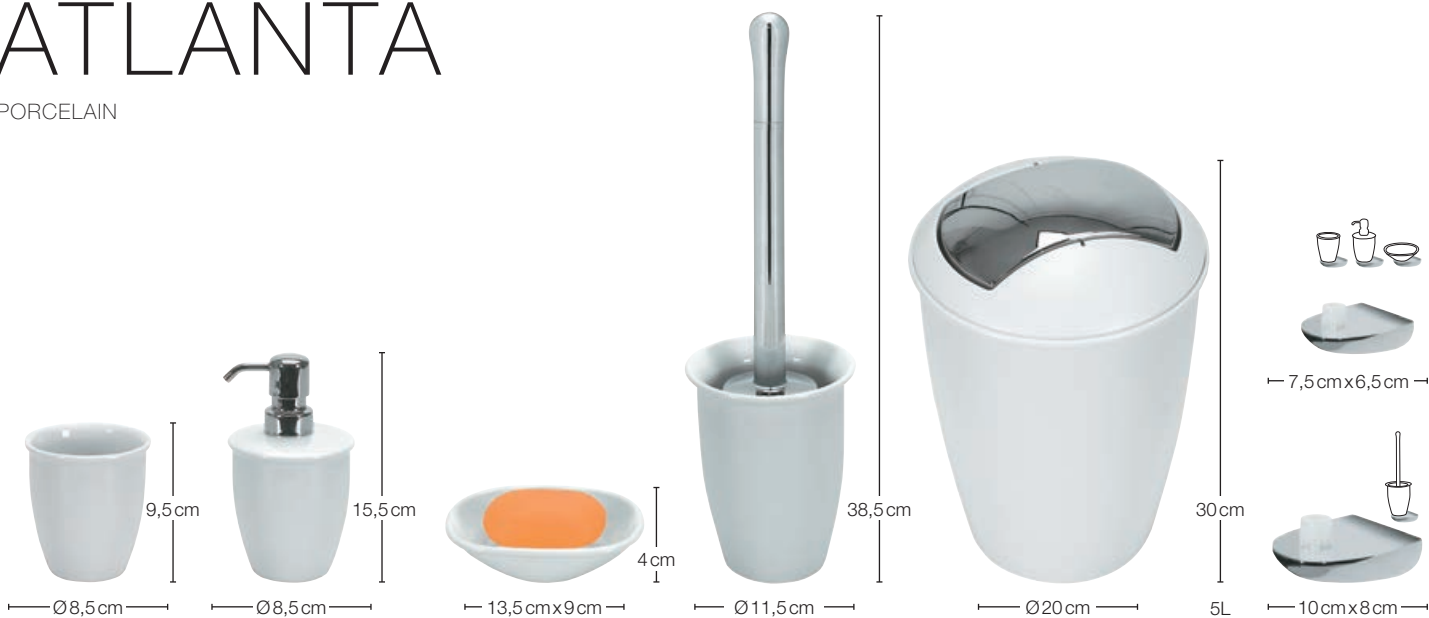

ATLANTA

PORCELAIN