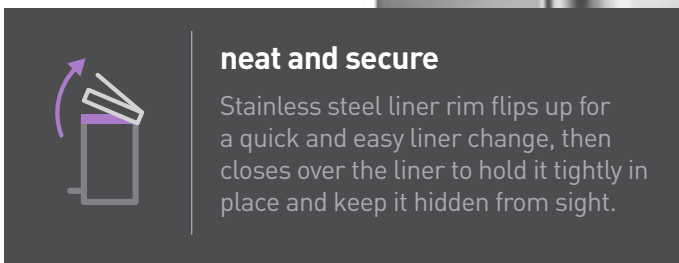

### neat and secure

Stainless steel liner rim flips up for a quick and easy liner change, then closes over the liner to hold it tightly in place and keep it hidden from sight.

4.5L round step can  
stainless steel and white